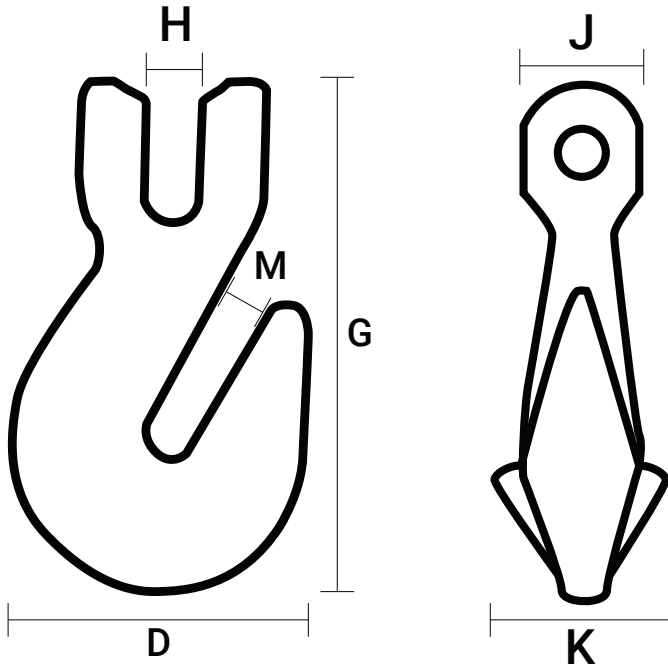

## Grab & Sling Hook Dimensions

Grab Hook

G80 Grab Hook Dimensions						
Chain Size	H	M	G	D	K	J
5/16"	3/8"	7/16"	3 1/2"	2"	1 1/4"	1 5/16"
3/8"	1/2"	9/16"	4 3/4"	2 5/8"	1 5/8"	1 1/8"

G100 Grab Hook Dimensions						
Chain Size	H	M	G	D	K	J
5/16"	3/8"	3/8"	3 15/16"	2 1/16"	1 1/8"	7/8"
3/8"	1/2"	9/16"	4 7/8"	2 13/16"	1 1/2"	1 1/8"

Sling Hook

G80 Sling Hook Dimensions						
Chain Size	H	M	G	D	K	J
5/16"	3/8"	1 3/16"	4 15/16"	3 1/4"	5/8"	1 3/16"
3/8"	1/2"	1 5/8"	6"	4"	13/16"	1 1/8"

G100 Sling Hook Dimensions						
Chain Size	H	M	G	D	K	J
5/16"	7/16"	1 5/16"	5 3/8"	3 1/2"	5/8"	7/8"
3/8"	1/2"	1 5/8"	6"	4"	13/16"	1 1/8"