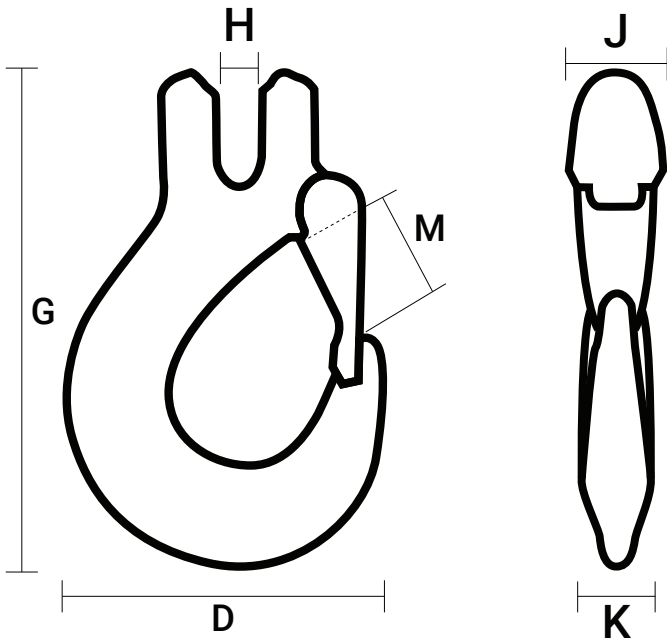

## Grab & Sling Hook Dimensions

Grab Hook

G80 Grab Hook Dimensions						
Chain Size	H	M	G	D	K	J
5/16"	3/8"	7/16"	3 1/2"	2"	1 1/4"	1 5/16"
3/8"	1/2"	9/16"	4 3/4"	2 5/8"	1 5/8"	1 1/8"

G100 Grab Hook Dimensions						
Chain Size	H	M	G	D	K	J
5/16"	3/8"	3/8"	3 15/16"	2 1/16"	1 1/8"	7/8"
3/8"	1/2"	9/16"	4 7/8"	2 13/16"	1 1/2"	1 1/8"

Sling Hook

G80 Sling Hook Dimensions						
Chain Size	H	M	G	D	K	J
5/16"	3/8"	1 3/16"	4 15/16"	3 1/4"	5/8"	1 3/16"
3/8"	1/2"	1 5/8"	6"	4"	13/16"	1 1/8"

G100 Sling Hook Dimensions						
Chain Size	H	M	G	D	K	J
5/16"	7/16"	1 5/16"	5 3/8"	3 1/2"	5/8"	7/8"
3/8"	1/2"	1 5/8"	6"	4"	13/16"	1 1/8"